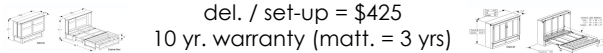

Side Cab

16D x 24W x 90H

SUMMIT	melamine	1495	1895	1995	2095
SUMMIT+	stain/ (paint)	1595	1995	2095	2195
NEWPORT	shaker	1595	2095	2195	2295
TAHQUITZ	raised panel	1595	2295	2395	2495

		T	F	Q	K
Murphy Mattress	Innerspring (10yr. war.)	795	895	995	1095
	WxHxD	Projects	Side Beds	Projects	
T	44½x85x16	84"	80x50x16	49"	
F	59½x85x16	84"	80x65x16	64"	
Q	65½x90x16	89"	85x71x16	70"	
K	81½x90x16	89"	N/A	N/A	

- 12" to 16" wide = 10% less / 25" to 32" wide = 10% more
- Desks, Ent. Centers, etc. will be priced out upon request.
- Shipping, delivery & installation (within 2hr. radius):
  Bed Cab. = $895 / Side Cab. = $195 / Desk Module $150
  Studio Table Desk $150

Q CAB BED or EXPRESS w/matt = $3195