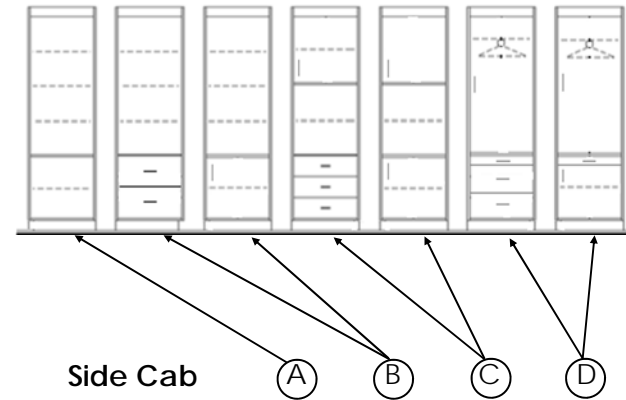

DeLUX Murphy Mattress	T	F	Q	K
Innerspring (10 yr. war)	595	695	795	895
Latex, memory = +\$100				

- Limited Lifetime Warranty

DON'T WORRY

OUR'S ARE

Light!

SUMMIT melamine	995	1195	1295	1395
SUMMIT+ melamine textured	1095	1295	1395	1495
STRADA slab stain/paint	1095	1395	1495	1595
VANGUARD RTF	1095	1495	1595	1695
NEWPORT shaker	1195	1595	1695	1795
VAIL shaker+1/4R	1195	1795	1895	1995
TAHQUITZ raised panel	1195	1895	1995	2095
TUSCANY planked	1195	1895	1995	2095

- 12" to 16" wide = 10% less / 25" to 32" wide = 10% more
- Desks, Ent. Centers, etc. will be priced out upon request.
- Shipping, delivery & installation (within 2hr. radius):
Bed Cab. = \$495 / Side Cab. = \$95 / Desk Module \$75